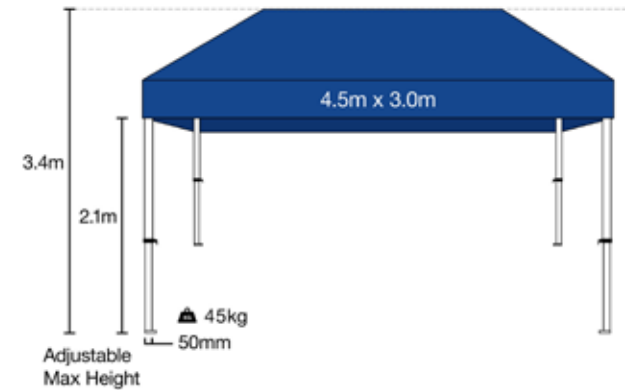

Rotary

Rotary

Teardrop Banner

Available in single or double-sided printing

Sizes available:

Available in single or double-sided printing

Sizes available:

Sizes available:

- Standard - 0.84m x 2.0m
- Wide - 1.0m x 2.0m

Base options available:

- ECO

- Premium

- Sizes available:
- 2.25m x 2.25m
 - 2.25m x 3.0m
 - 2.25m x 6.0m
- **Custom sizes** available upon request

Also available in Curved and Serpentine shapes:

Also available in 4.5x3m and 6x3m:

Portable Pop Up
MARQUEES
W A B O N E E S

Contact us below to place an order:

1300 658 619

sales@portablepopupmarquees.com.au