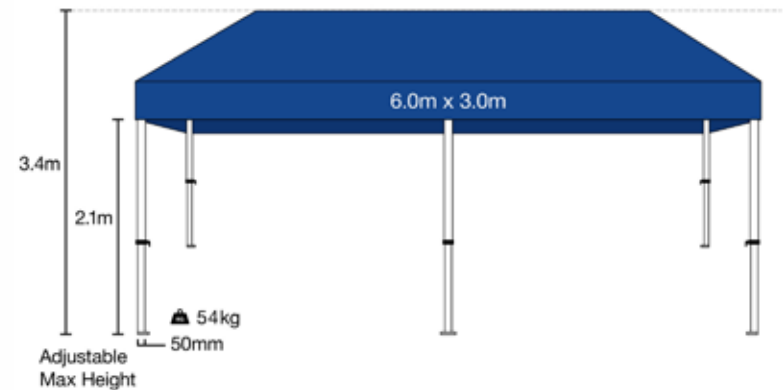

Rotary

Rotary

Teardrop Banner

Available in single or double-sided printing

Sizes available:

Available in single or double-sided printing

Sizes available:

Sizes available:

- Standard - 0.84m x 2.0m
- Wide - 1.0m x 2.0m

Base options available:

- ECO

- Premium

- Sizes available:
- 2.25m x 2.25m
 - 2.25m x 3.0m
 - 2.25m x 6.0m
- **Custom sizes** available upon request

Also available in Curved and Serpentine shapes:

Also available in 4.5x3m and 6x3m:

Portable Pop Up
MARQUEES
W A B O N E E S

Contact us below to place an order:

1300 658 619

sales@portablepopupmarquees.com.au