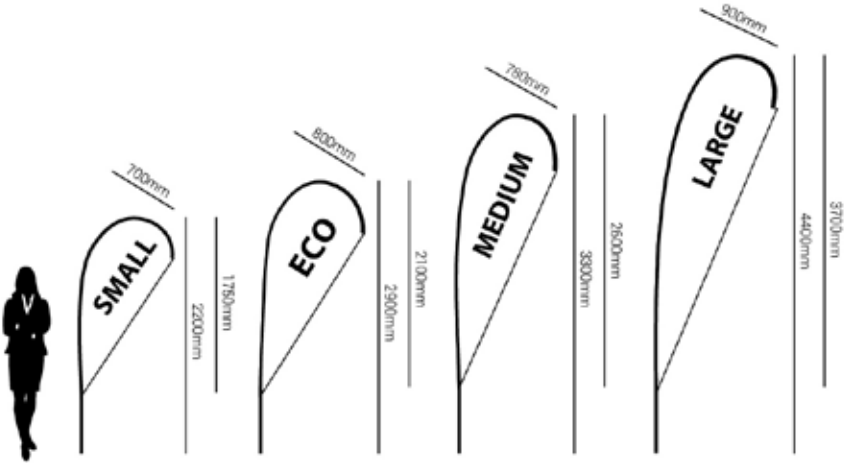

Rotary

Rotary

Teardrop Banner

Available in single or double-sided printing

Sizes available:

Available in single or double-sided printing

Sizes available:

Sizes available:

- Standard - 0.84m x 2.0m
- Wide - 1.0m x 2.0m

Base options available:

- ECO

- Premium

- Sizes available:
- 2.25m x 2.25m
 - 2.25m x 3.0m
 - 2.25m x 6.0m
- **Custom sizes** available upon request

Also available in Curved and Serpentine shapes: