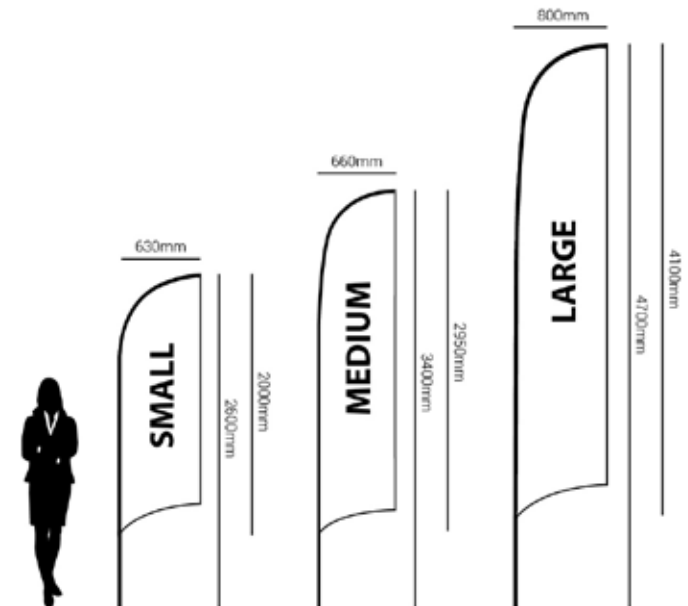

Rotary

Rotary

Teardrop Banner

Available in single or double-sided printing

Sizes available:

Available in single or double-sided printing

Sizes available:

Sizes available:

- Standard - 0.84m x 2.0m
- Wide - 1.0m x 2.0m

Base options available:

- ECO

- Premium

- Sizes available:
- 2.25m x 2.25m
 - 2.25m x 3.0m
 - 2.25m x 6.0m
- **Custom sizes** available upon request

Also available in Curved and Serpentine shapes:

Also available in 4.5x3m and 6x3m:

Portable Pop Up
MARQUEES
W A B O N E E S

Contact us below to place an order:

1300 658 619

sales@portablepopupmarquees.com.au